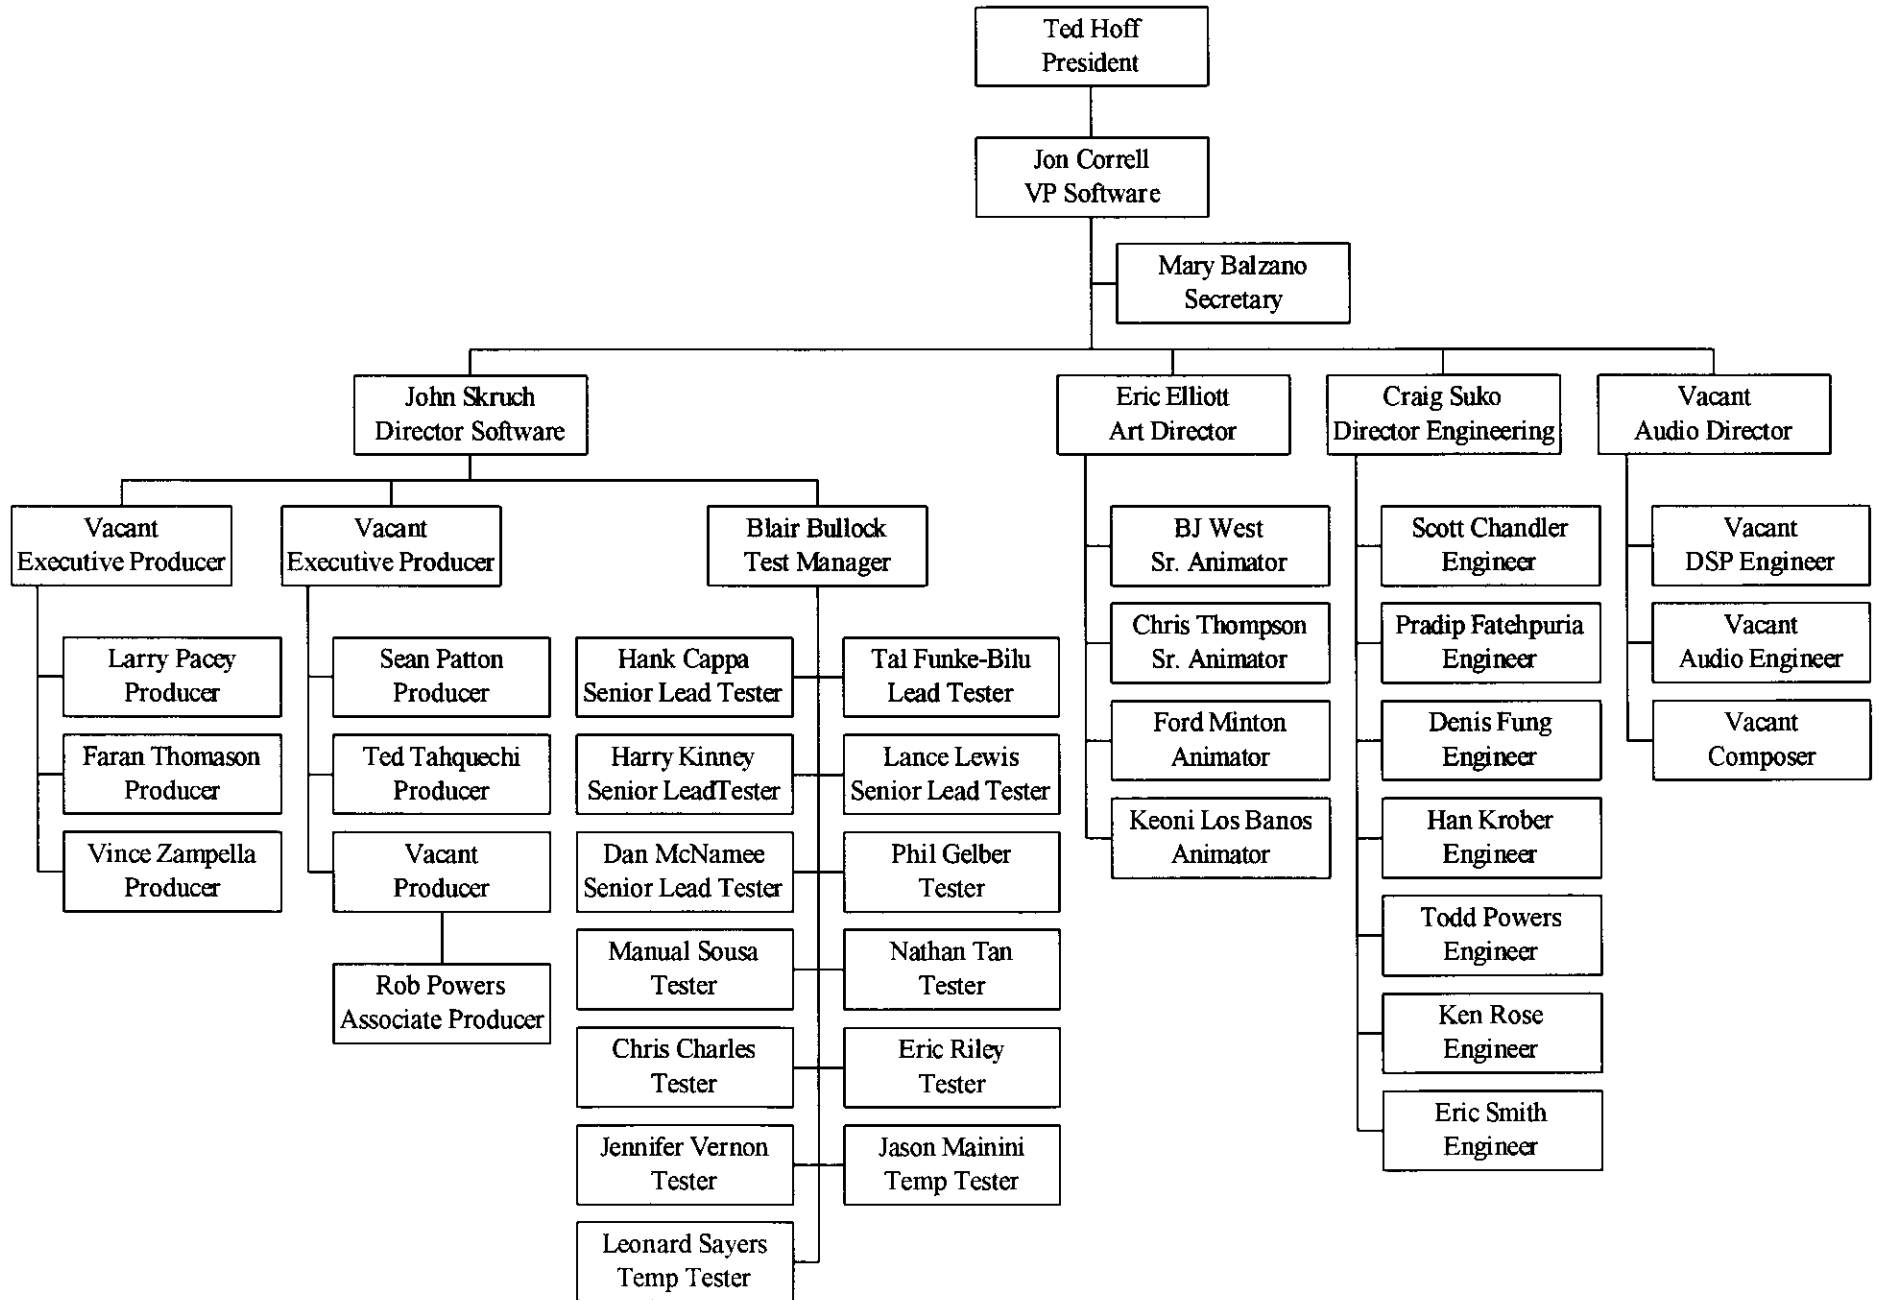

Current Org Chart (The way it should work)

FLOOR PLAN FOR JAGUAR ENGINEERING GAME DESIGN

WALLS = BLUE = 45
RED = 30

- 1 - DIRECTOR
- 3 - PRODUXER
- 5 - PROGRAMMER
- 19 - ANIMATOR
- 2 - AUDIO
- 6 - TESTER
- 1 - SECRETARY
- 28 = PEOPLE

LAYOUT DESIGN
10/22/92
BY M/COBRIDE