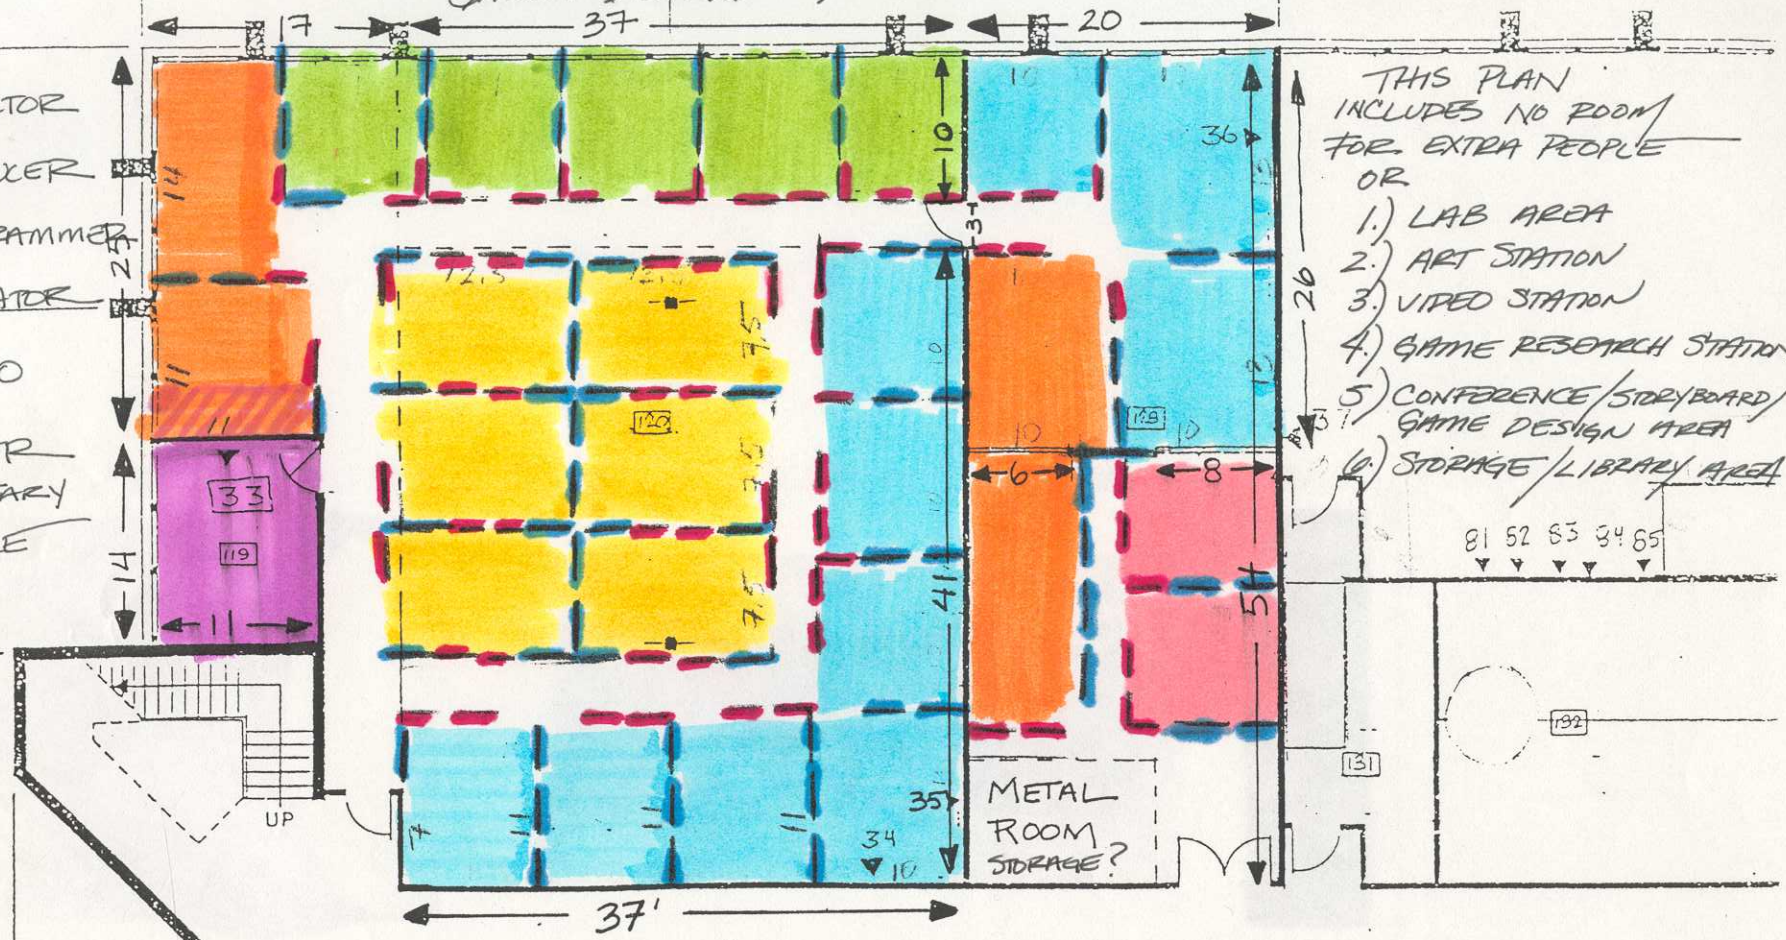

Current Org Chart (The way it should work)

FLOOR PLAN FOR JAGUAR ENGINEERING GAME DESIGN

WALLS = BLUE = 45
RED = 30

- 1 - DIRECTOR
- 3 - PRODUXER
- 5 - PROGRAMMER
- 19 - ANIMATOR
- 2 - AUDIO
- 6 - TESTER
- 1 - SECRETARY
- 28 = PEOPLE

LAYOUT DESIGN
10/22/92
BY M/COBRIDE