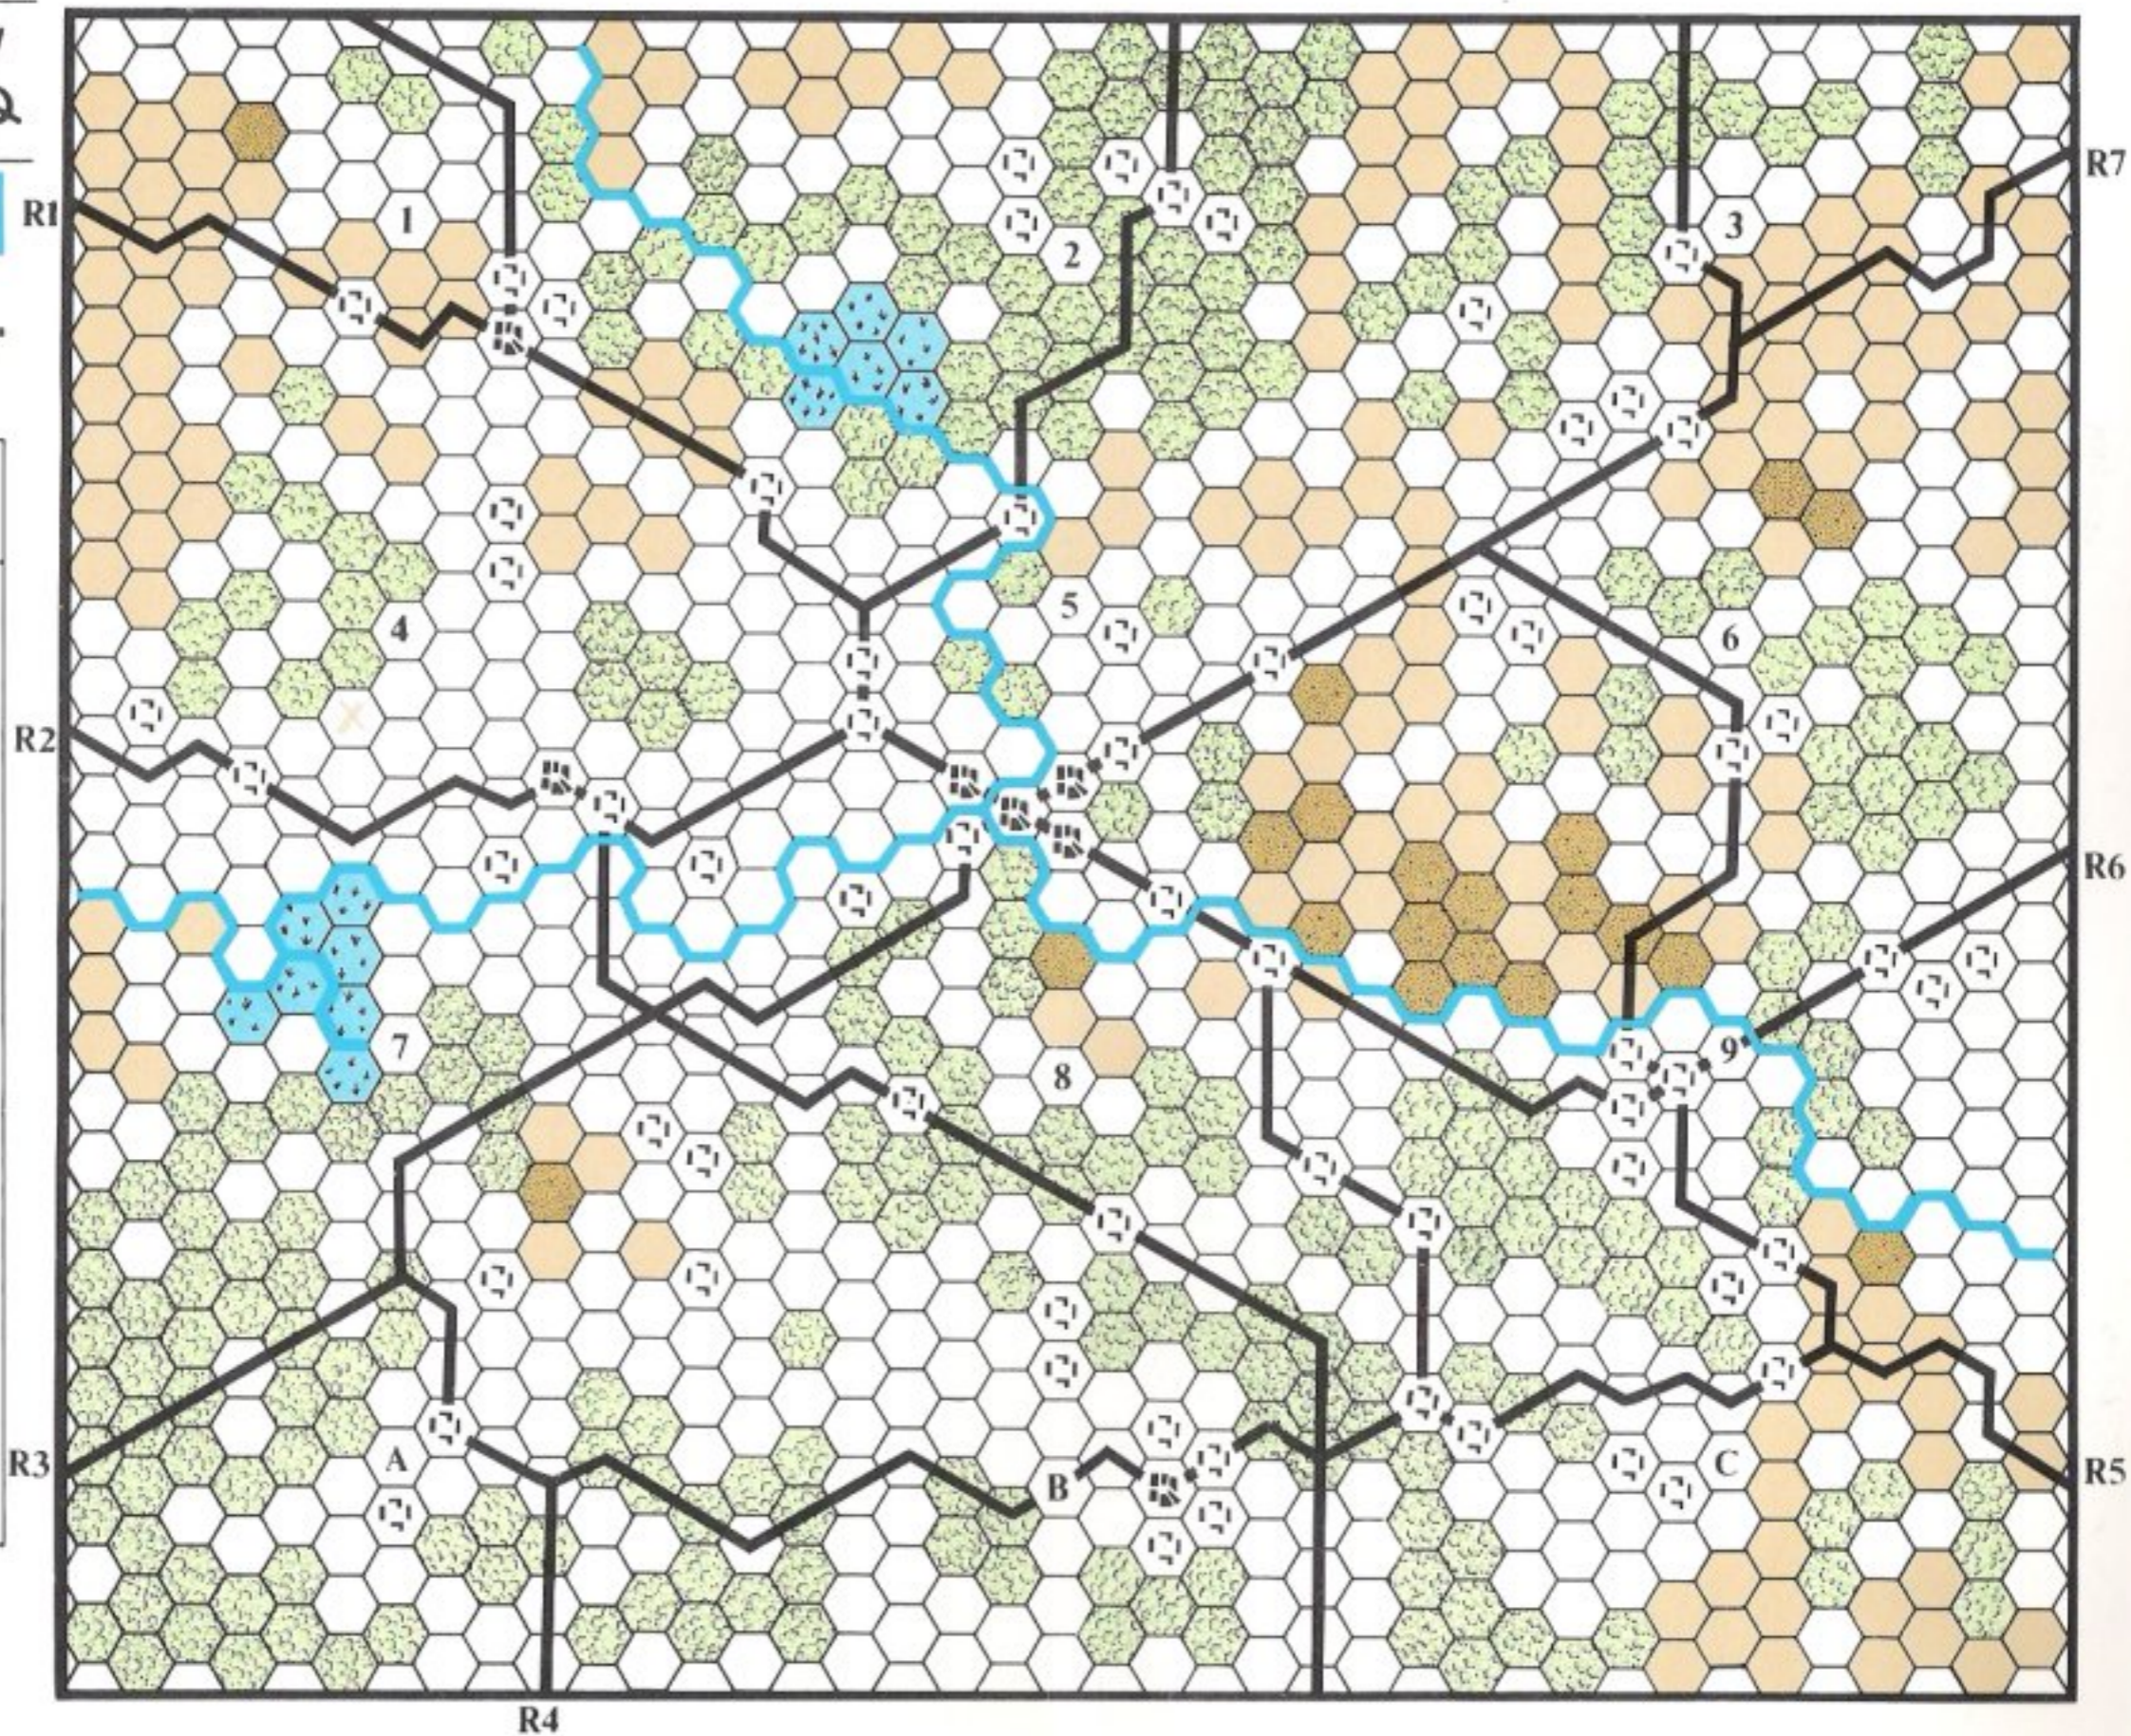

Germany

COMMODORE 64™

ADVANCE TO CONTACT SCENARIO

TERRAIN KEY

- City
- Town
- Lt. Rough
- Rough
- River
- Swamp
- Forest
- Open
- Airport
- Bridge
- Road
- Reinforcement Entry Hex
- Label (Open)

INVASION SCENARIO

TERRAIN KEY

	City
	Town
	Lt. Rough
	Rough
	River
	River
	Sand
	Forest
	Open
	Airport
	Bridge
	Road
	Reinforcement Entry Hex
	Label (Open)